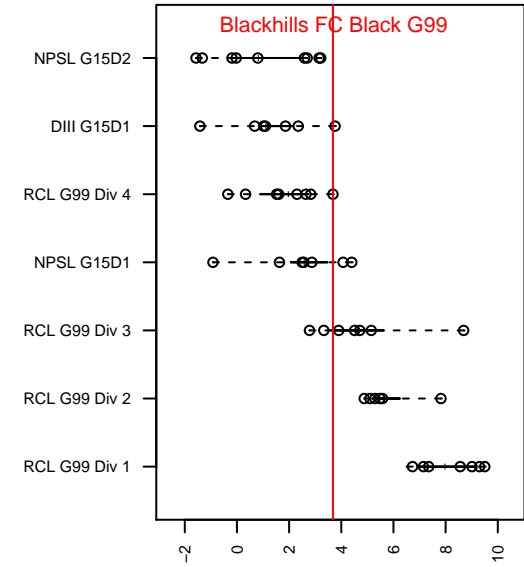

**attack and defense rating
relative to others at age
and all opponents in last 13 months**